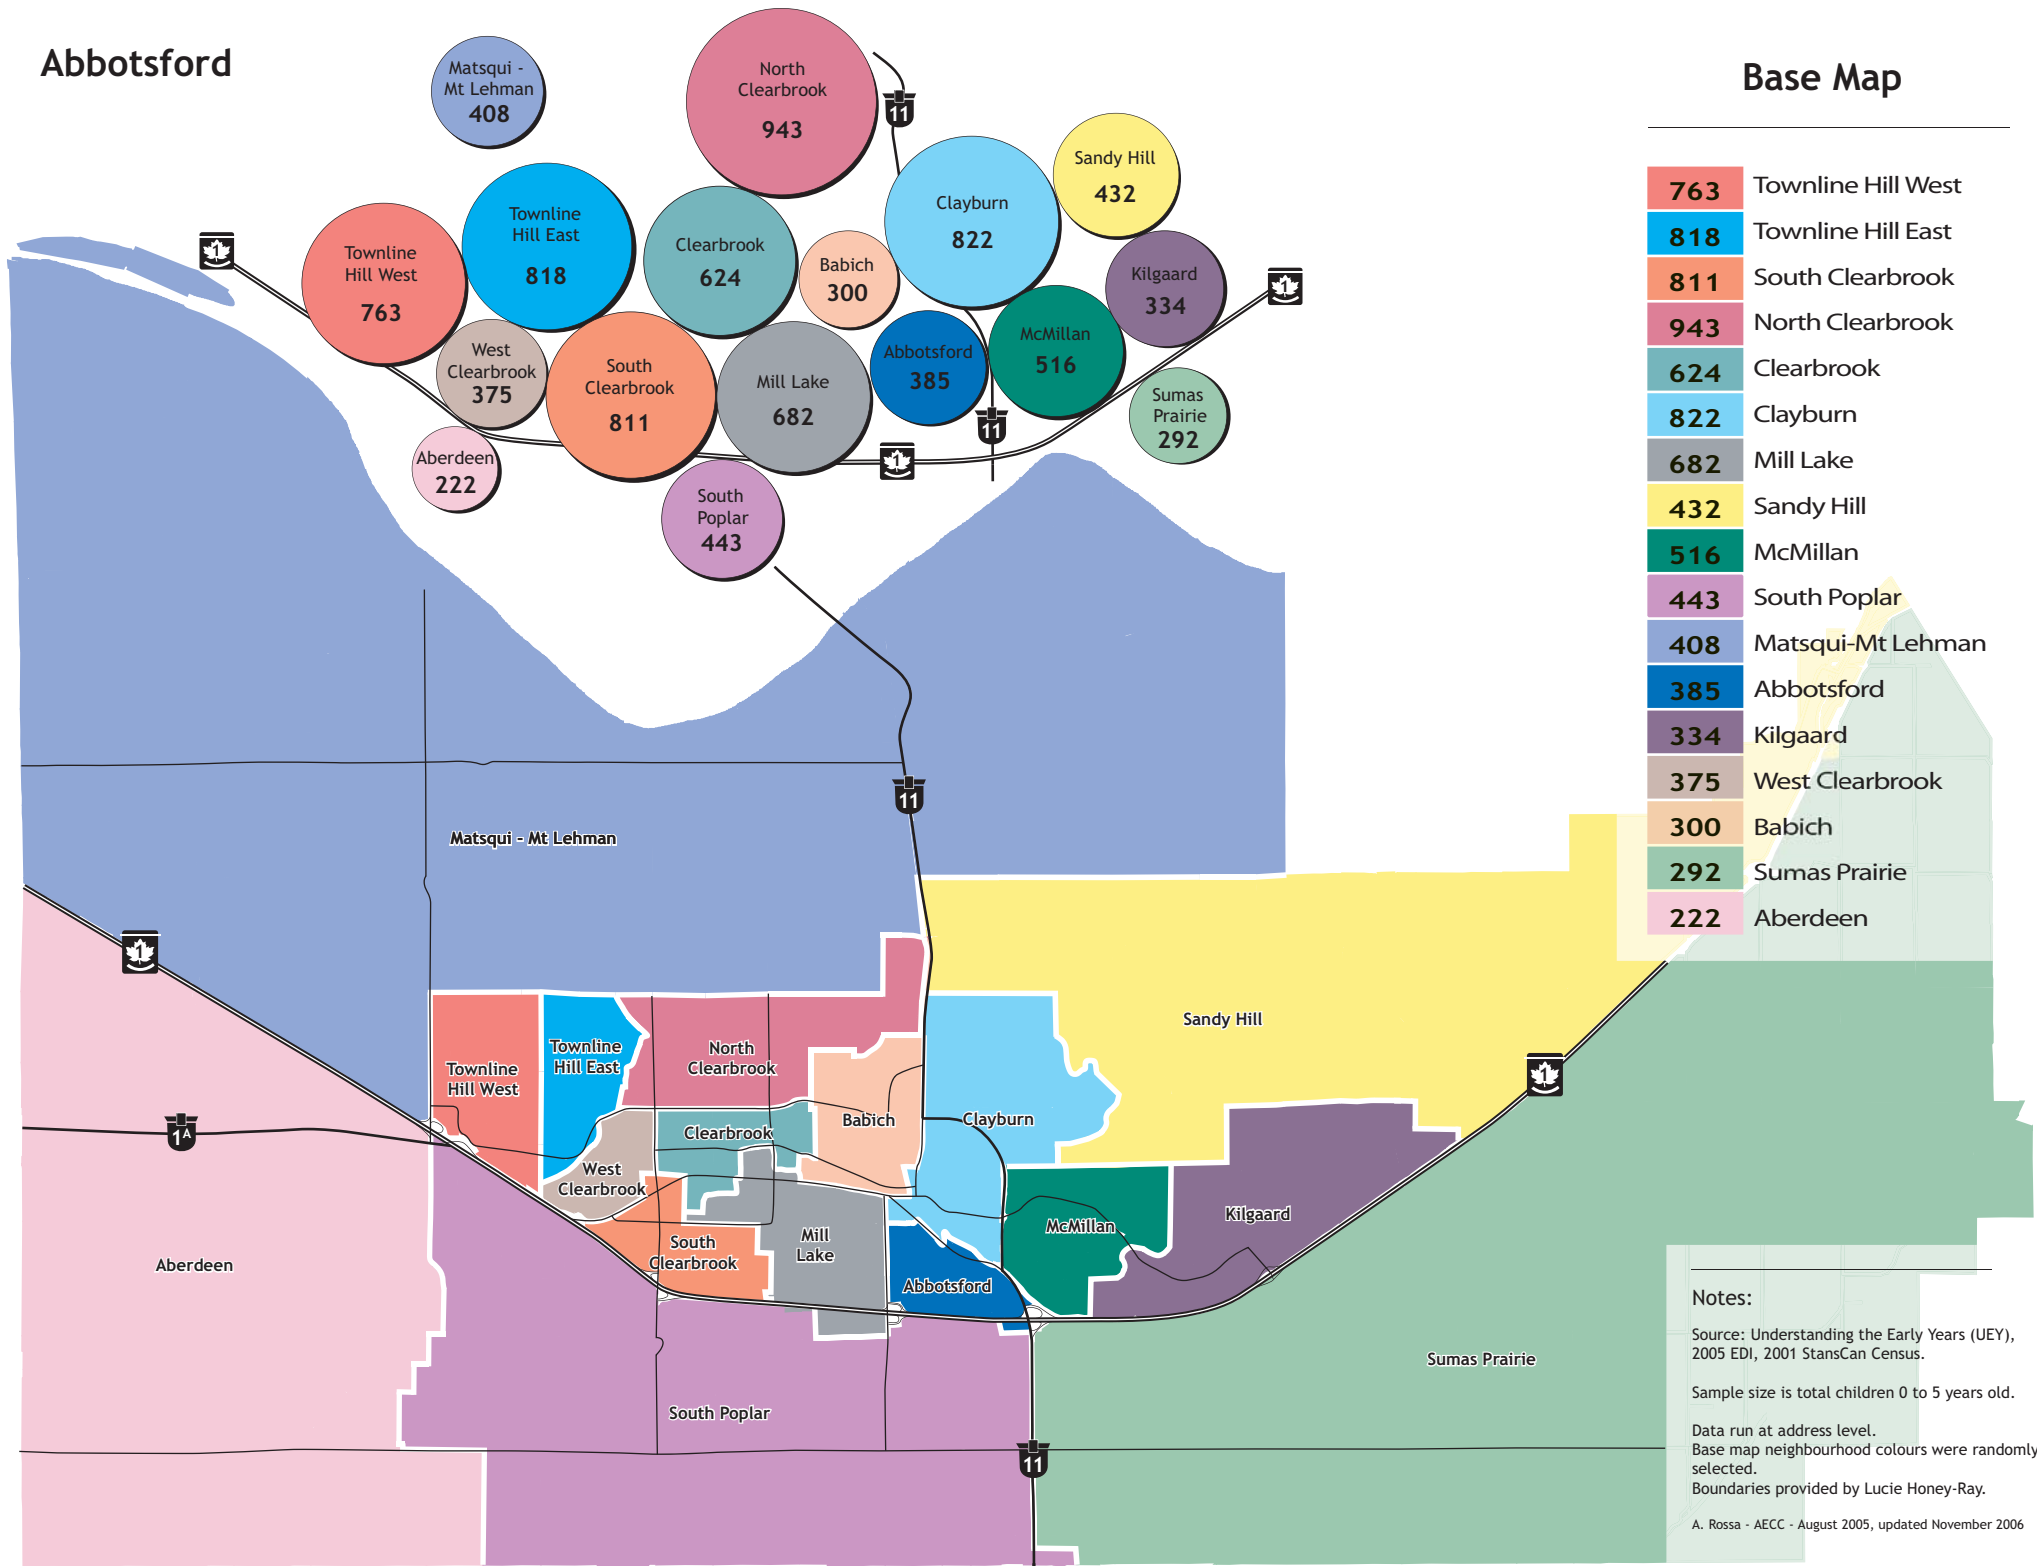

# Abbotsford

## Base Map

763	Townline Hill West
818	Townline Hill East
811	South Clearbrook
943	North Clearbrook
624	Clearbrook
822	Clayburn
682	Mill Lake
432	Sandy Hill
516	McMillan
443	South Poplar
408	Matsqui-Mt Lehman
385	Abbotsford
334	Kilgaard
375	West Clearbrook
300	Babich
292	Sumas Prairie
222	Aberdeen

### Notes:

Source: Understanding the Early Years (UEY), 2005 EDI, 2001 StansCan Census.

Sample size is total children 0 to 5 years old.

Data run at address level.  
Base map neighbourhood colours were randomly selected.

Boundaries provided by Lucie Honey-Ray.

A. Rossa - AECC - August 2005, updated November 2006